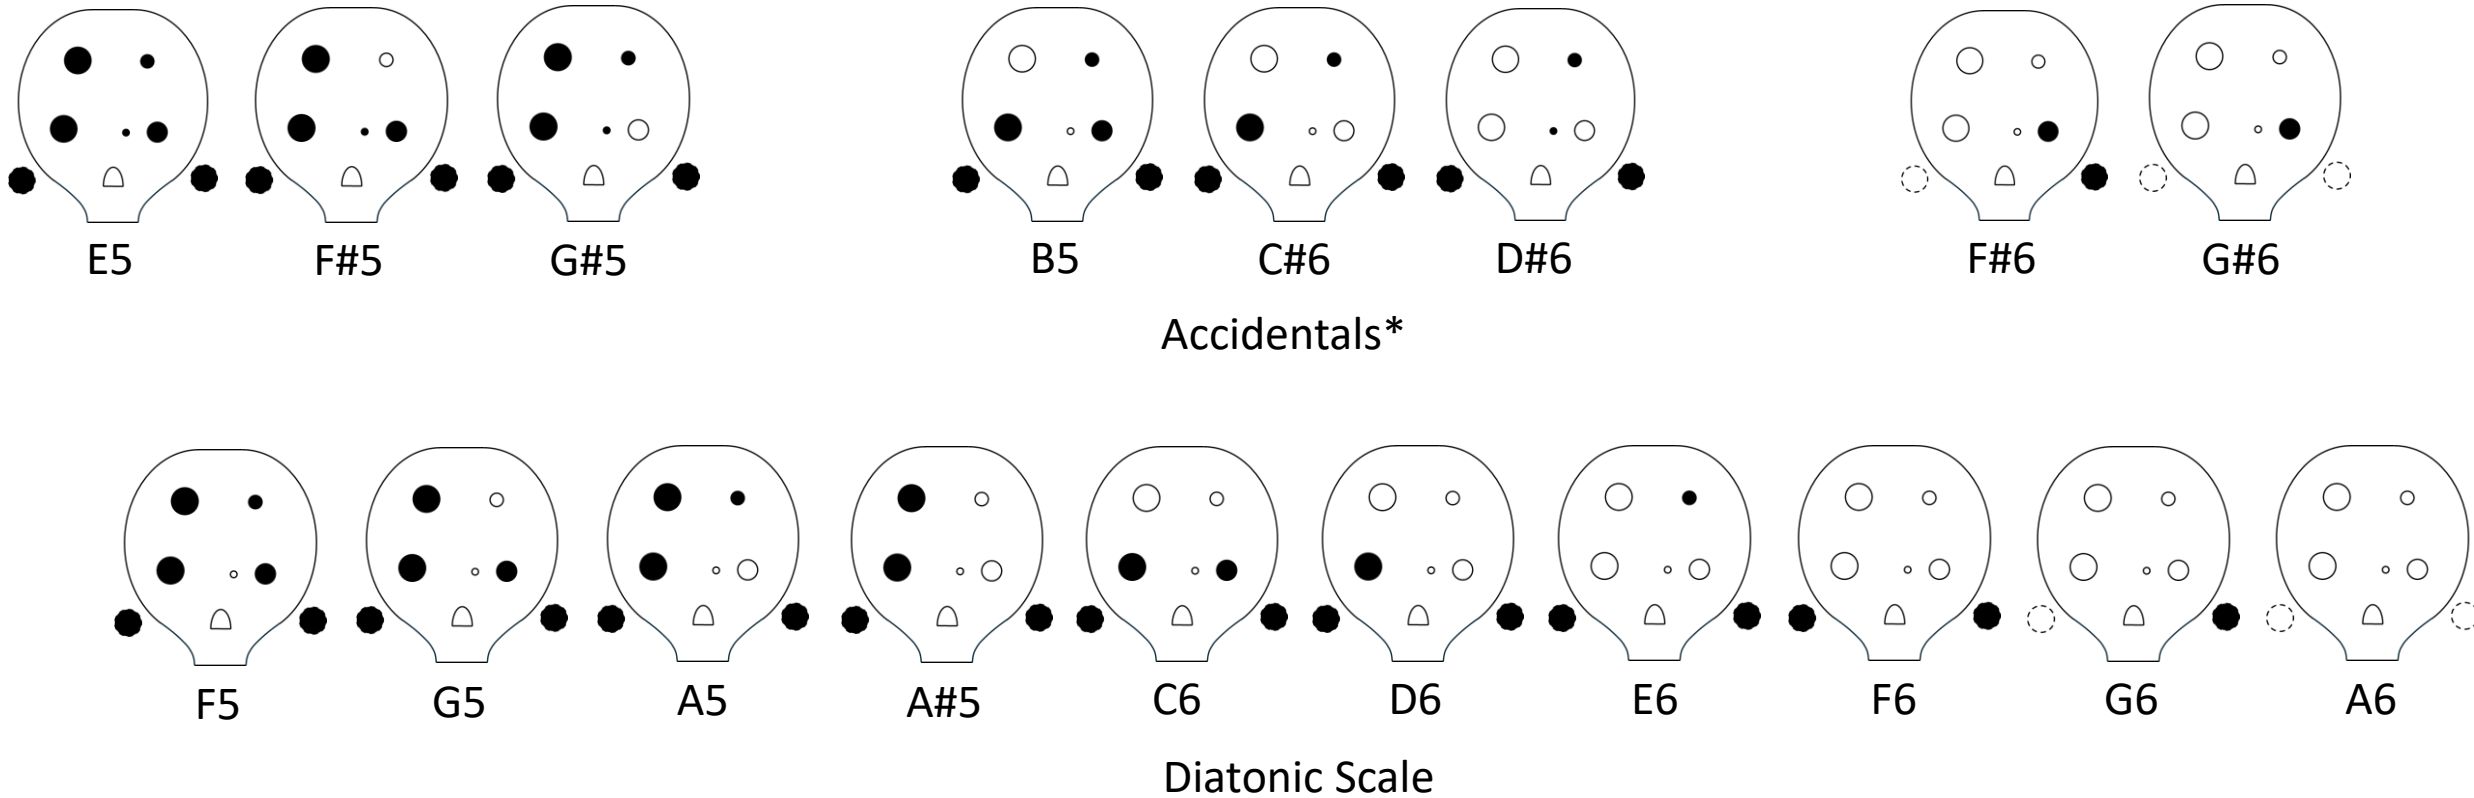

Bretti

Bretti Musical Instruments

Wooden Pendant Ocarina Fingering Chart

Soprano F5 Model

Notes

* There are many alternative fingerings for accidentals (as well as the main diatonic scale). The fingerings shown are only suggested based on maker experience, but other combinations are possible, and there may be some slight variations between models due to the voicing process. In addition, some accidentals may require variations in breath pressure to achieve the proper note with a given fingering.