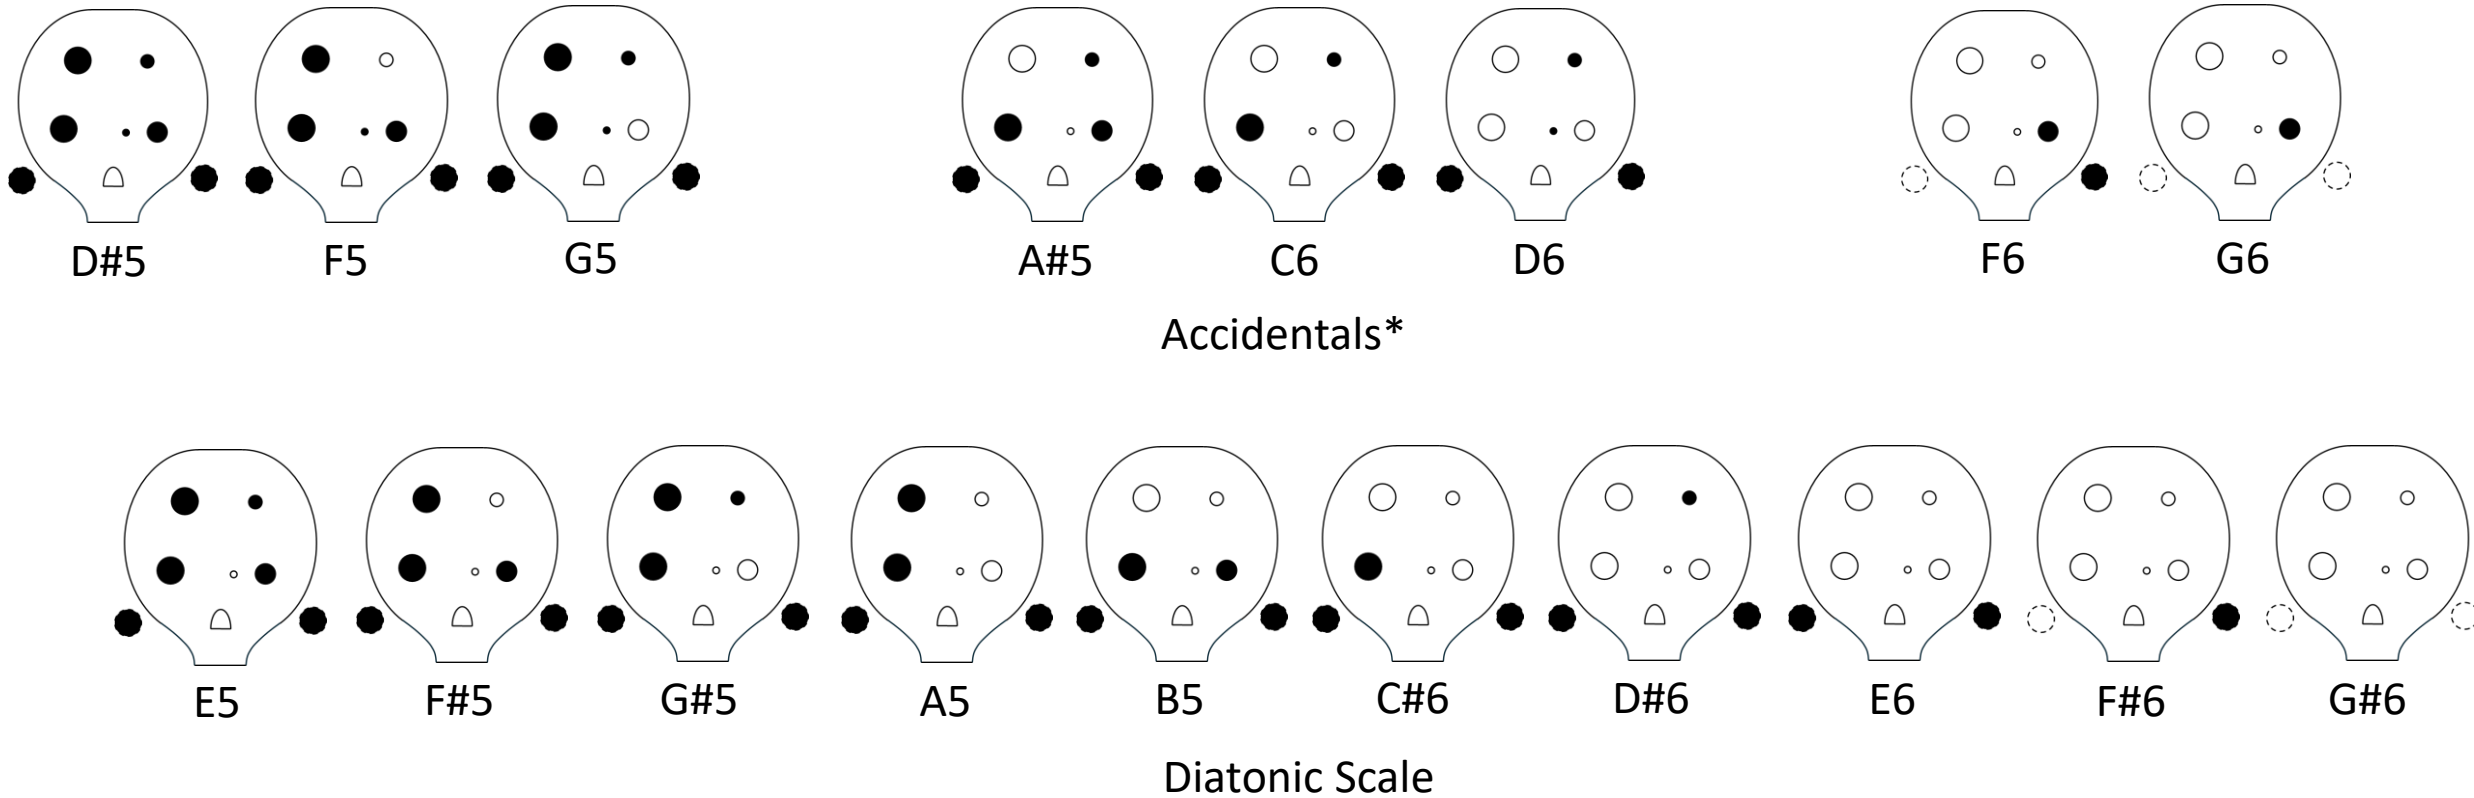

Bretti

Bretti Musical Instruments

Wooden Pendant Ocarina Fingering Chart

Soprano E5 Model

Notes
* There are many alternative fingerings for accidentals (as well as the main diatonic scale). The fingerings shown are only suggested based on maker experience, but other combinations are possible, and there may be some slight variations between models due to the voicing process. In addition, some accidentals may require variations in breath pressure to achieve the proper note with a given fingering.