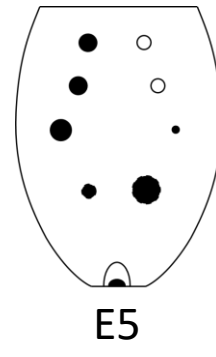

Bretti

Bretti Musical Instruments

Soprano C5 Wooden Xun Fingering Chart

Standard Fingering for All Brett Style 8-Hole Soprano C5 Xun

↑ B4

C#5

D#5

F#5

G#5

A#5

C#6

Accidentals

↑↑ A#4

C5

D5

E5

- ↑ half bend (half-step below fundamental)
- ↑↑ deep bend (full-step below fundamental)