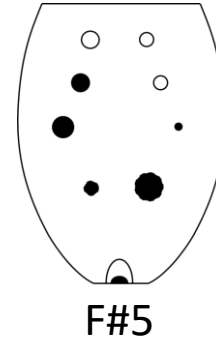

Bretti

Bretti Musical Instruments

Soprano C5 Wooden Xun Fingering Chart

Standard Fingering for All Brett Style 8-Hole Soprano C5 Xun

↑ B4

C#5

D#5

F#5

F5

G5

A5

B5

C6

D6

Diatonic Scale

Notes

- ↑ half bend (half-step below fundamental)
- ↑↑ deep bend (full-step below fundamental)