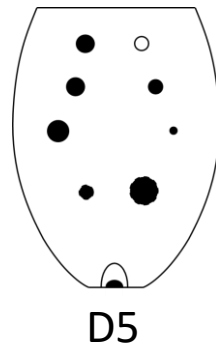

Bretti

Bretti Musical Instruments

Soprano C5 Wooden Xun Fingering Chart

Standard Fingering for All Brett Style 8-Hole Soprano C5 Xun

↑ B4

C#5

D#5

F#5

G#5

A#5

C#6

Accidentals

↑↑ A#4

C5

D5

E5

F5

G5

A5

B5

C6

D6

Diatonic Scale

Notes

- ↑ half bend (half-step below fundamental)
- ↑↑ deep bend (full-step below fundamental)