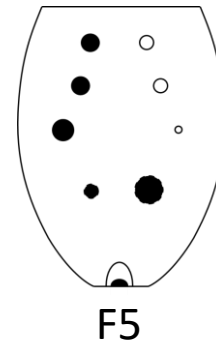

Bretti

Bretti Musical Instruments

Soprano C5 Wooden Xun Fingering Chart

Standard Fingering for All Brett Style 8-Hole Soprano C5 Xun

↑ B4

C#5

D#5

F#5

G#5

A#5

C#6

Accidentals

↑↑ A#4

C5

D5

E5

F5

G5

A5

B5

C6

D6

Diatonic Scale

Notes

- ↑ half bend (half-step below fundamental)
- ↑↑ deep bend (full-step below fundamental)