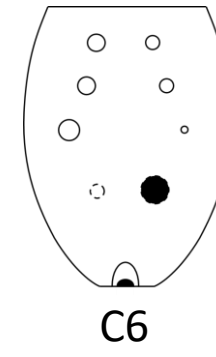

Bretti

Bretti Musical Instruments

Soprano C5 Wooden Xun Fingering Chart

Standard Fingering for All Brett Style 8-Hole Soprano C5 Xun

↑ B4

C#5

D#5

F#5

F5

G5

A5

B5

C6

D6

Diatonic Scale

Notes

- ↑ half bend (half-step below fundamental)
- ↑↑ deep bend (full-step below fundamental)