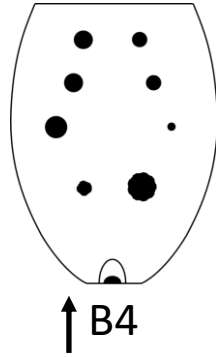

Bretti

Bretti Musical Instruments

Soprano C5 Wooden Xun Fingering Chart

Standard Fingering for All Brett Style 8-Hole Soprano C5 Xun

↑ B4

C#5

D#5

F#5

F5

G5

A5

B5

C6

D6

Diatonic Scale

Notes

- ↑ half bend (half-step below fundamental)
- ↑↑ deep bend (full-step below fundamental)