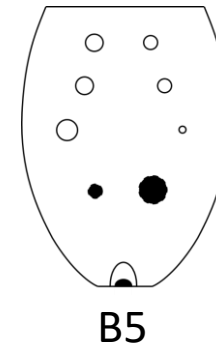

Bretti

Bretti Musical Instruments

Soprano C5 Wooden Xun Fingering Chart

Standard Fingering for All Brett Style 8-Hole Soprano C5 Xun

↑ B4

C#5

D#5

F#5

G#5

A#5

C#6

Accidentals

↑↑ A#4

C5

D5

E5

F5

G5

A5

B5

C6

D6

Diatonic Scale

Notes

- ↑ half bend (half-step below fundamental)
- ↑↑ deep bend (full-step below fundamental)