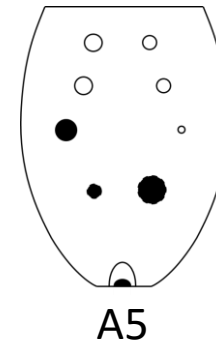

Bretti

Bretti Musical Instruments

Soprano C5 Wooden Xun Fingering Chart

Standard Fingering for All Brett Style 8-Hole Soprano C5 Xun

↑ B4

C#5

D#5

F#5

G#5

A#5

C#6

Accidentals

↑↑ A#4

C5

D5

E5

F5

G5

A5

B5

C6

D6

Diatonic Scale

Notes

- ↑ half bend (half-step below fundamental)
- ↑↑ deep bend (full-step below fundamental)