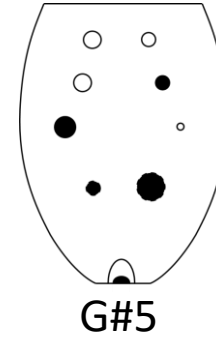

Bretti

Bretti Musical Instruments

Soprano C5 Wooden Xun Fingering Chart

Standard Fingering for All Brett Style 8-Hole Soprano C5 Xun

↑ B4

C#5

D#5

F#5

- ↑ half bend (half-step below fundamental)
- ↑↑ deep bend (full-step below fundamental)