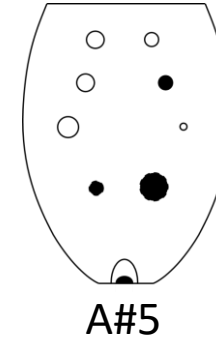

Bretti

Bretti Musical Instruments

Soprano C5 Wooden Xun Fingering Chart

Standard Fingering for All Brett Style 8-Hole Soprano C5 Xun

↑ B4

C#5

D#5

F#5

G#5

A#5

C#6

Accidentals

↑↑ A#4

C5

D5

E5

F5

G5

A5

B5

C6

D6

Diatonic Scale

Notes

- ↑ half bend (half-step below fundamental)
- ↑↑ deep bend (full-step below fundamental)