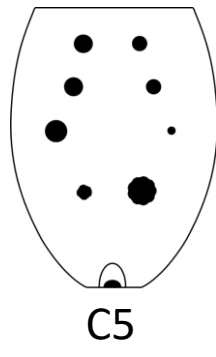

Bretti

Bretti Musical Instruments

Soprano C5 Wooden Xun Fingering Chart

Standard Fingering for All Brett Style 8-Hole Soprano C5 Xun

↑ B4

C#5

D#5

F#5

G#5

A#5

C#6

Accidentals

↑↑ A#4

C5

D5

E5

F5

G5

A5

B5

C6

D6

Diatonic Scale

Notes

- ↑ half bend (half-step below fundamental)
- ↑↑ deep bend (full-step below fundamental)