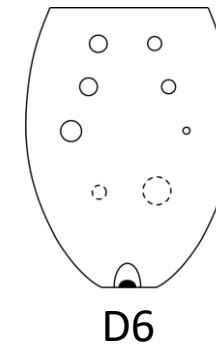

Bretti

Bretti Musical Instruments

Soprano C5 Wooden Xun Fingering Chart

Standard Fingering for All Brett Style 8-Hole Soprano C5 Xun

↑ B4

C#5

D#5

F#5

F5

G5

A5

B5

C6

D6

Diatonic Scale

Notes

- ↑ half bend (half-step below fundamental)
- ↑↑ deep bend (full-step below fundamental)