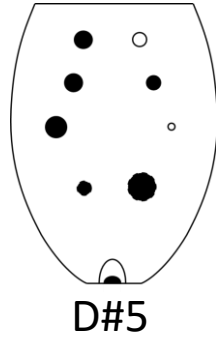

Bretti

Bretti Musical Instruments

Soprano C5 Wooden Xun Fingering Chart

Standard Fingering for All Brett Style 8-Hole Soprano C5 Xun

↑ B4

C#5

D#5

F#5

- ↑ half bend (half-step below fundamental)
- ↑↑ deep bend (full-step below fundamental)