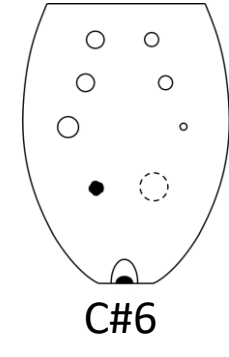

C#6

Accidentals