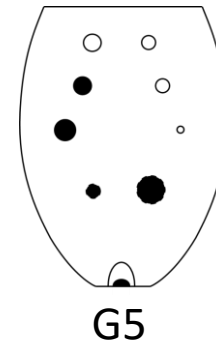

Bretti

Bretti Musical Instruments

Soprano C5 Wooden Xun Fingering Chart

Standard Fingering for All Brett Style 8-Hole Soprano C5 Xun

↑ B4

C#5

D#5

F#5

G#5

A#5

C#6

Accidentals

↑↑ A#4

C5

D5

E5

F5

G5

A5

B5

C6

D6

Diatonic Scale

Notes

- ↑ half bend (half-step below fundamental)
- ↑↑ deep bend (full-step below fundamental)