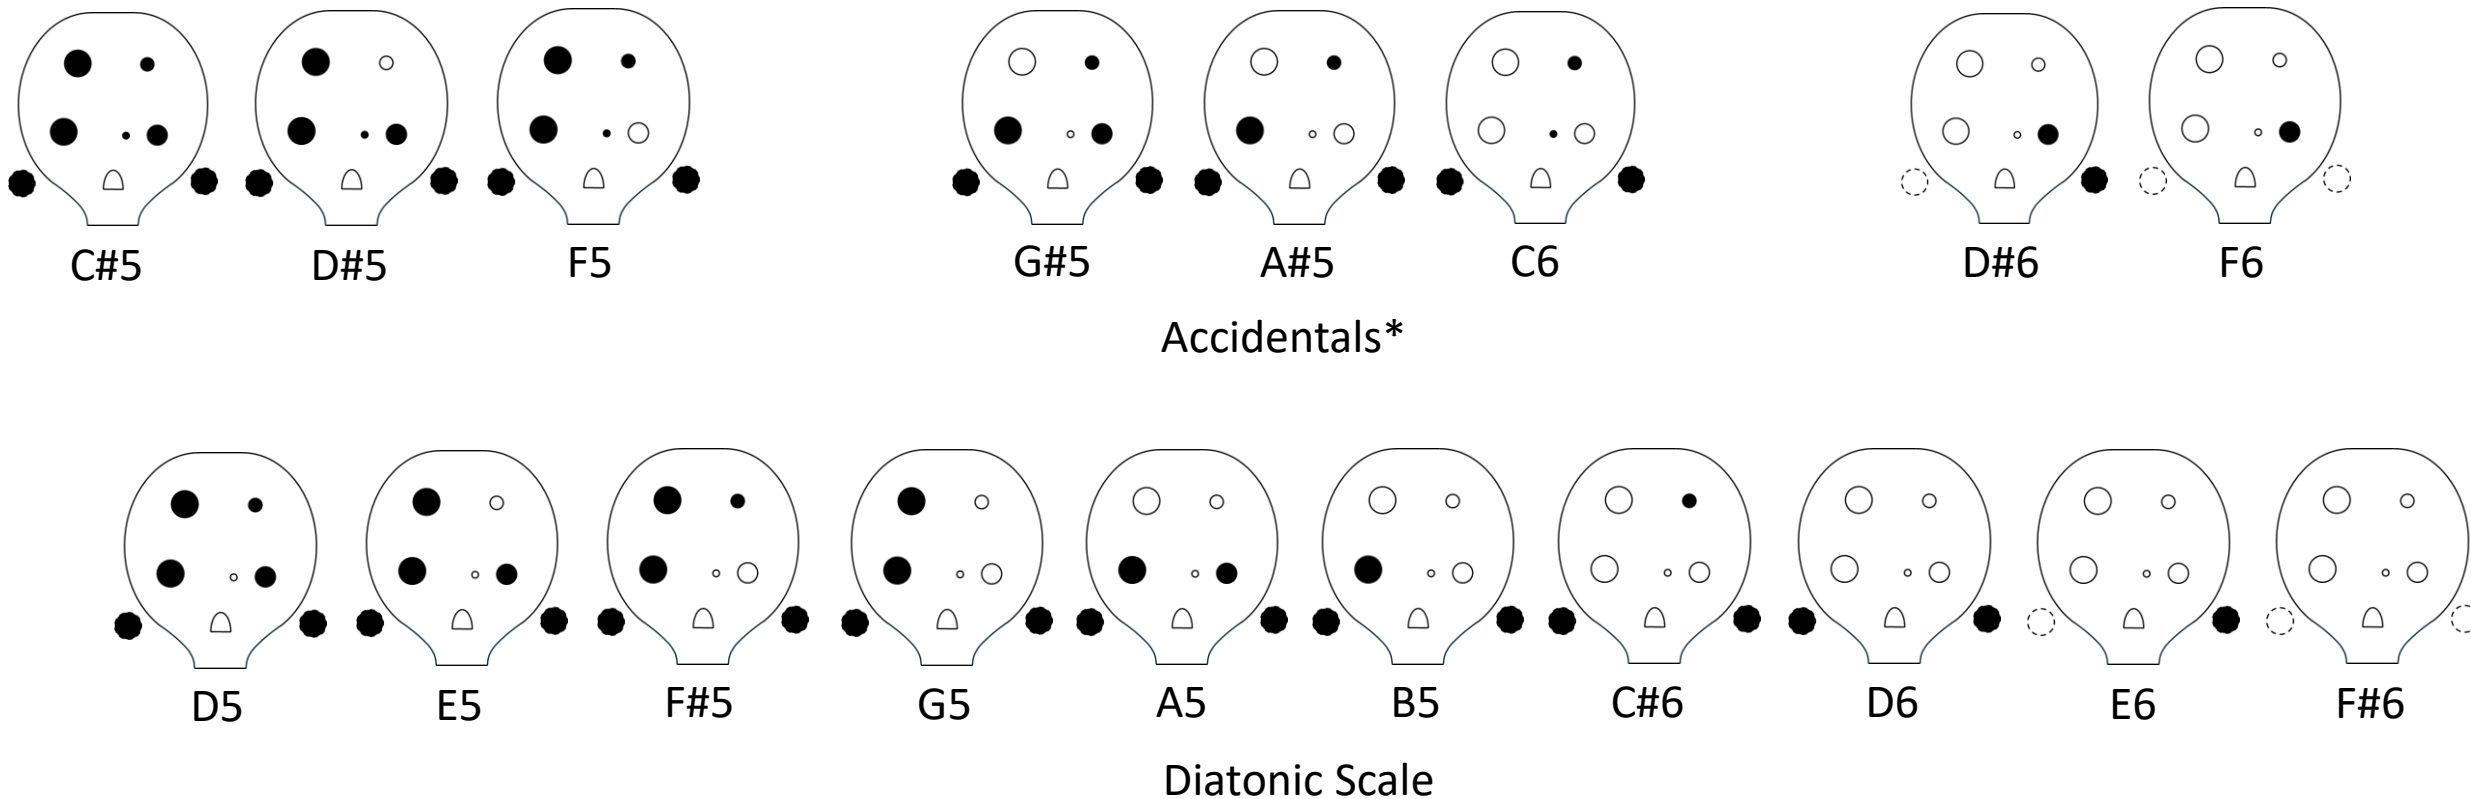

Bretti

Bretti Musical Instruments

Wooden Pendant Ocarina Fingering Chart

Alto D5 Model

Notes

* There are many alternative fingerings for accidentals (as well as the main diatonic scale). The fingerings shown are only suggested based on maker experience, but other combinations are possible, and there may be some slight variations between models due to the voicing process. In addition, some accidentals may require variations in breath pressure to achieve the proper note with a given fingering.