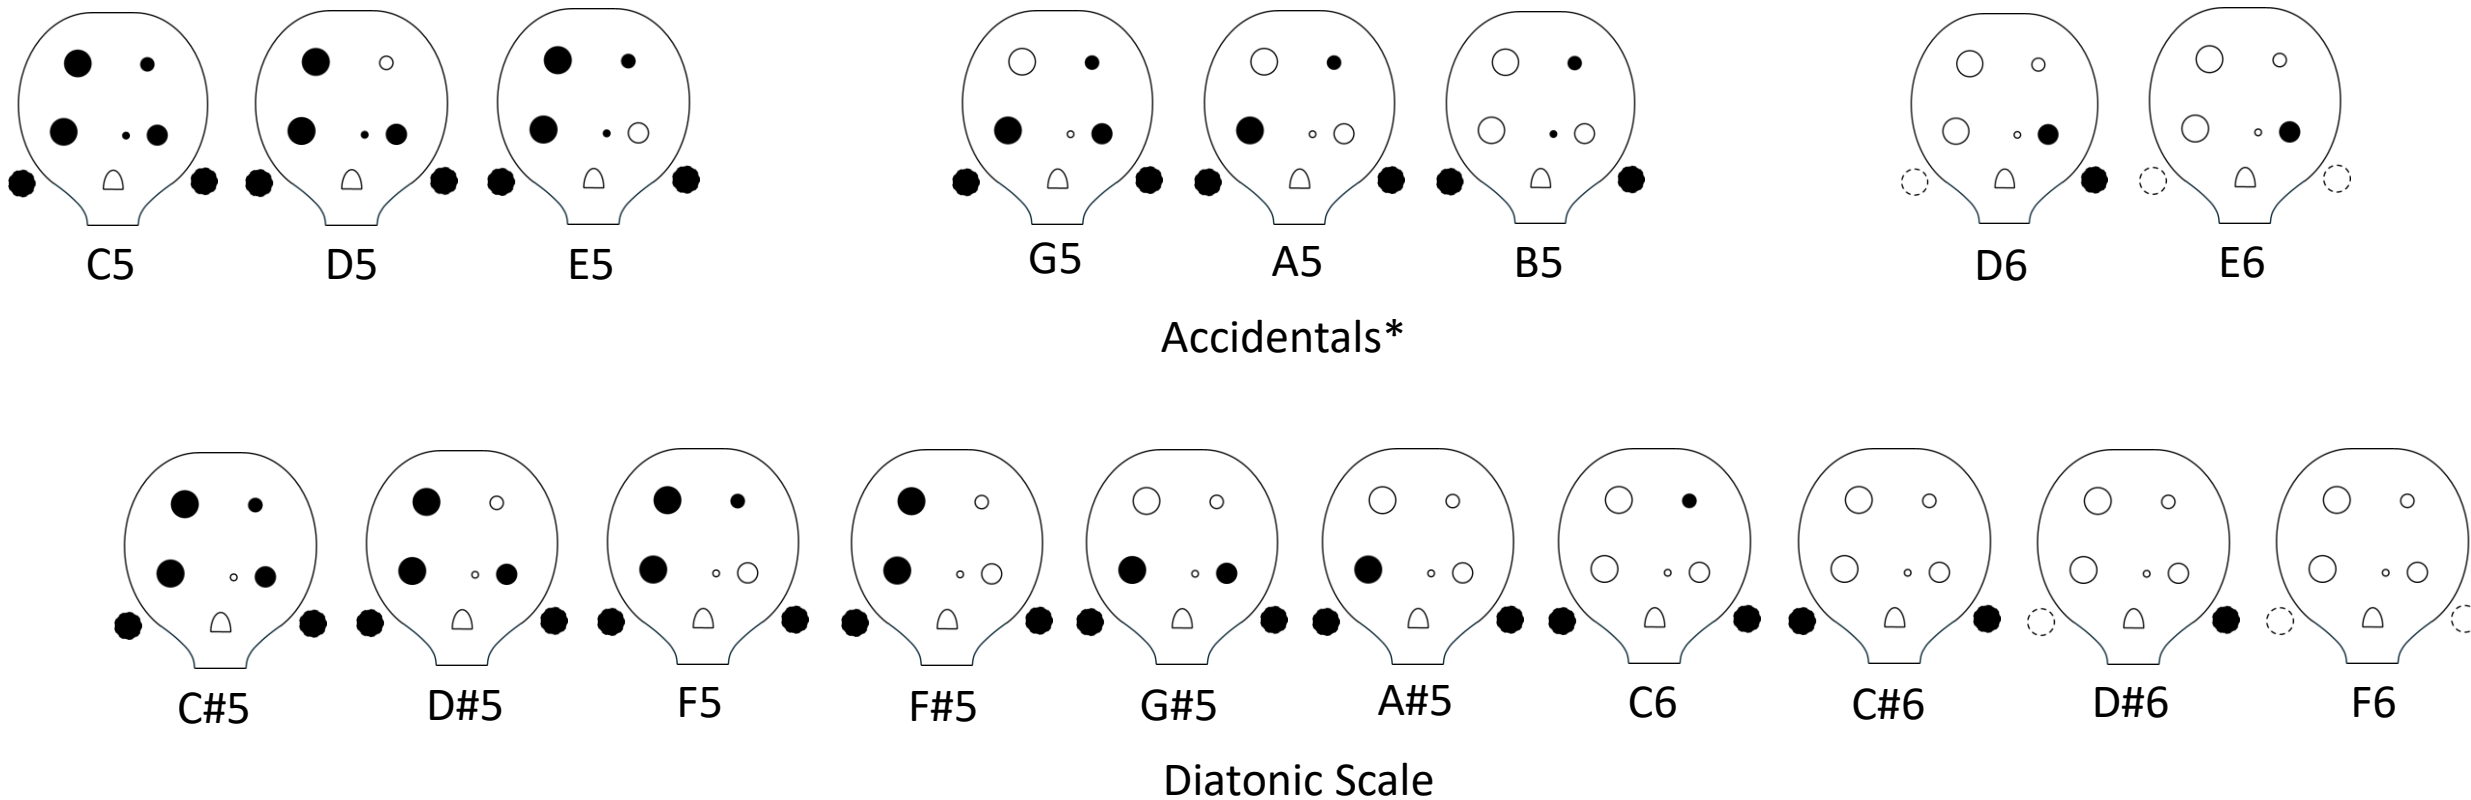

Bretti

Bretti Musical Instruments

Wooden Pendant Ocarina Fingering Chart

Alto C#5 Model

Notes

* There are many alternative fingerings for accidentals (as well as the main diatonic scale). The fingerings shown are only suggested based on maker experience, but other combinations are possible, and there may be some slight variations between models due to the voicing process. In addition, some accidentals may require variations in breath pressure to achieve the proper note with a given fingering.