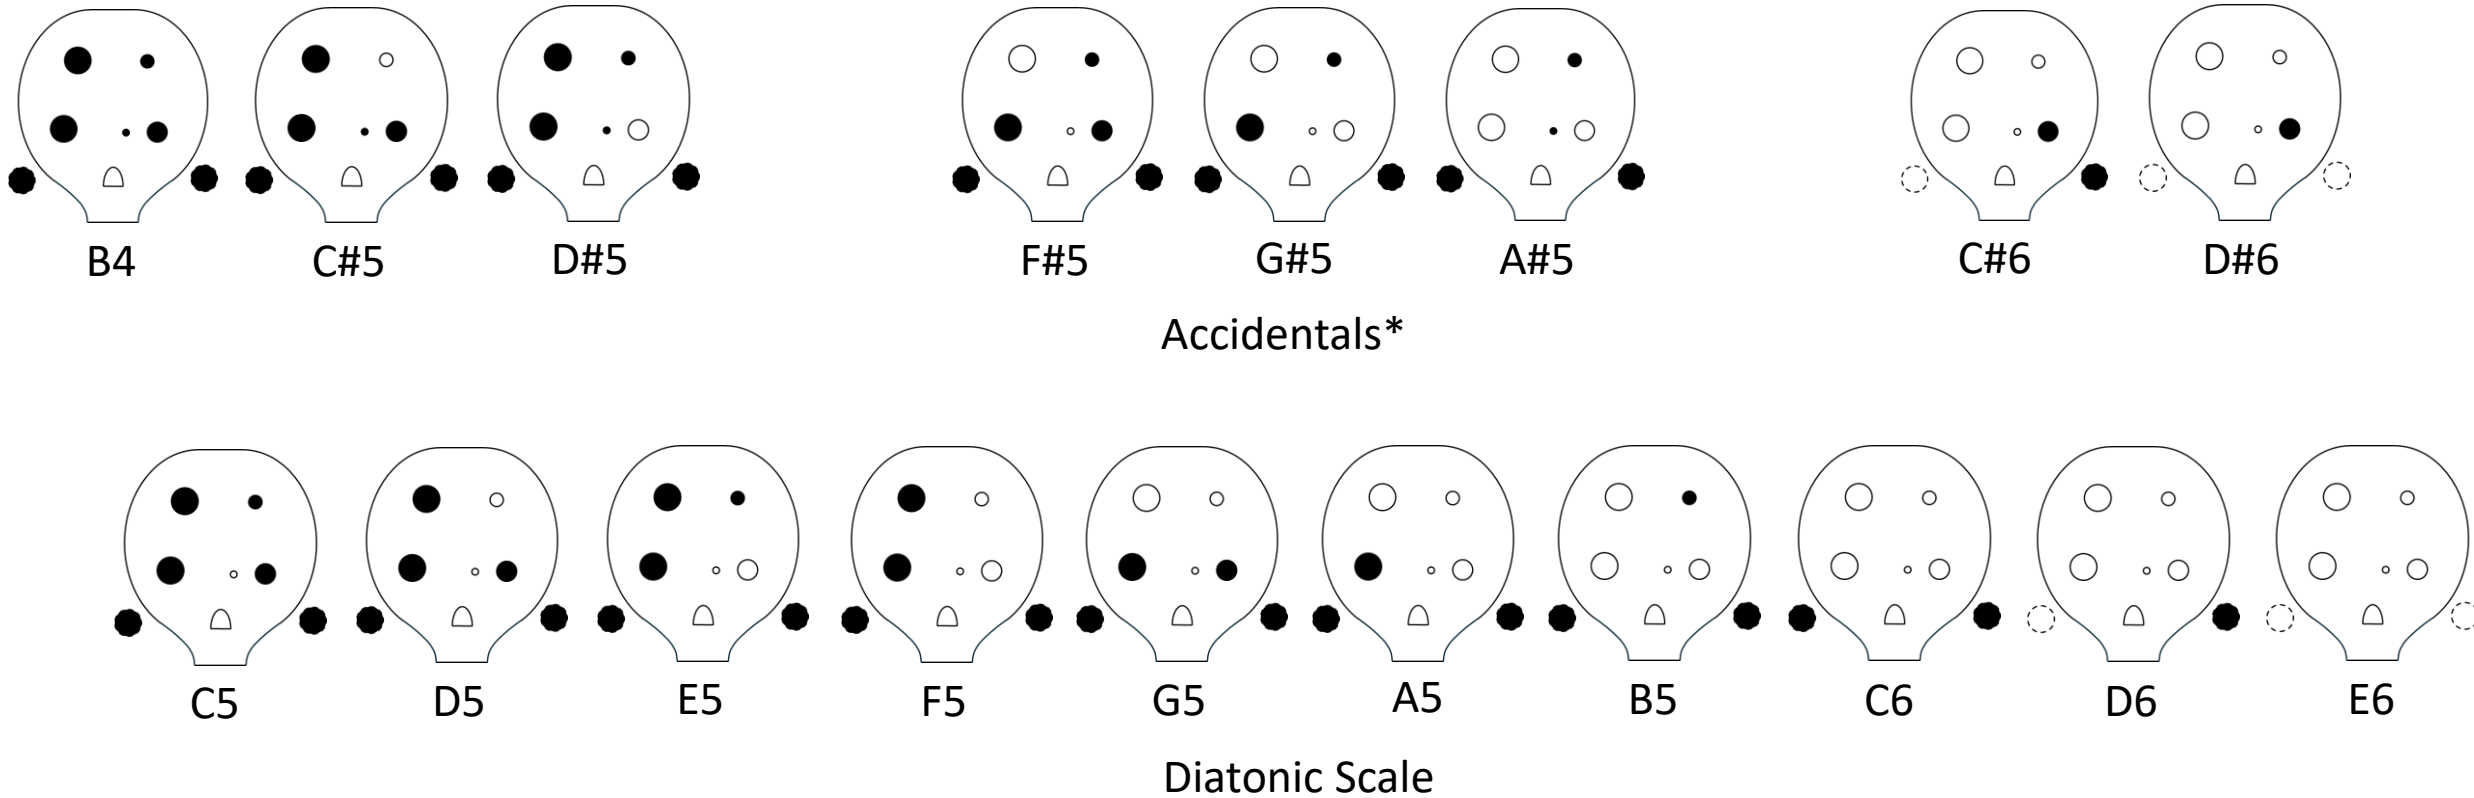

Bretti

Bretti Musical Instruments

Wooden Pendant Ocarina Fingering Chart

Alto C5 Model

Notes

* There are many alternative fingerings for accidentals (as well as the main diatonic scale). The fingerings shown are only suggested based on maker experience, but other combinations are possible, and there may be some slight variations between models due to the voicing process. In addition, some accidentals may require variations in breath pressure to achieve the proper note with a given fingering.